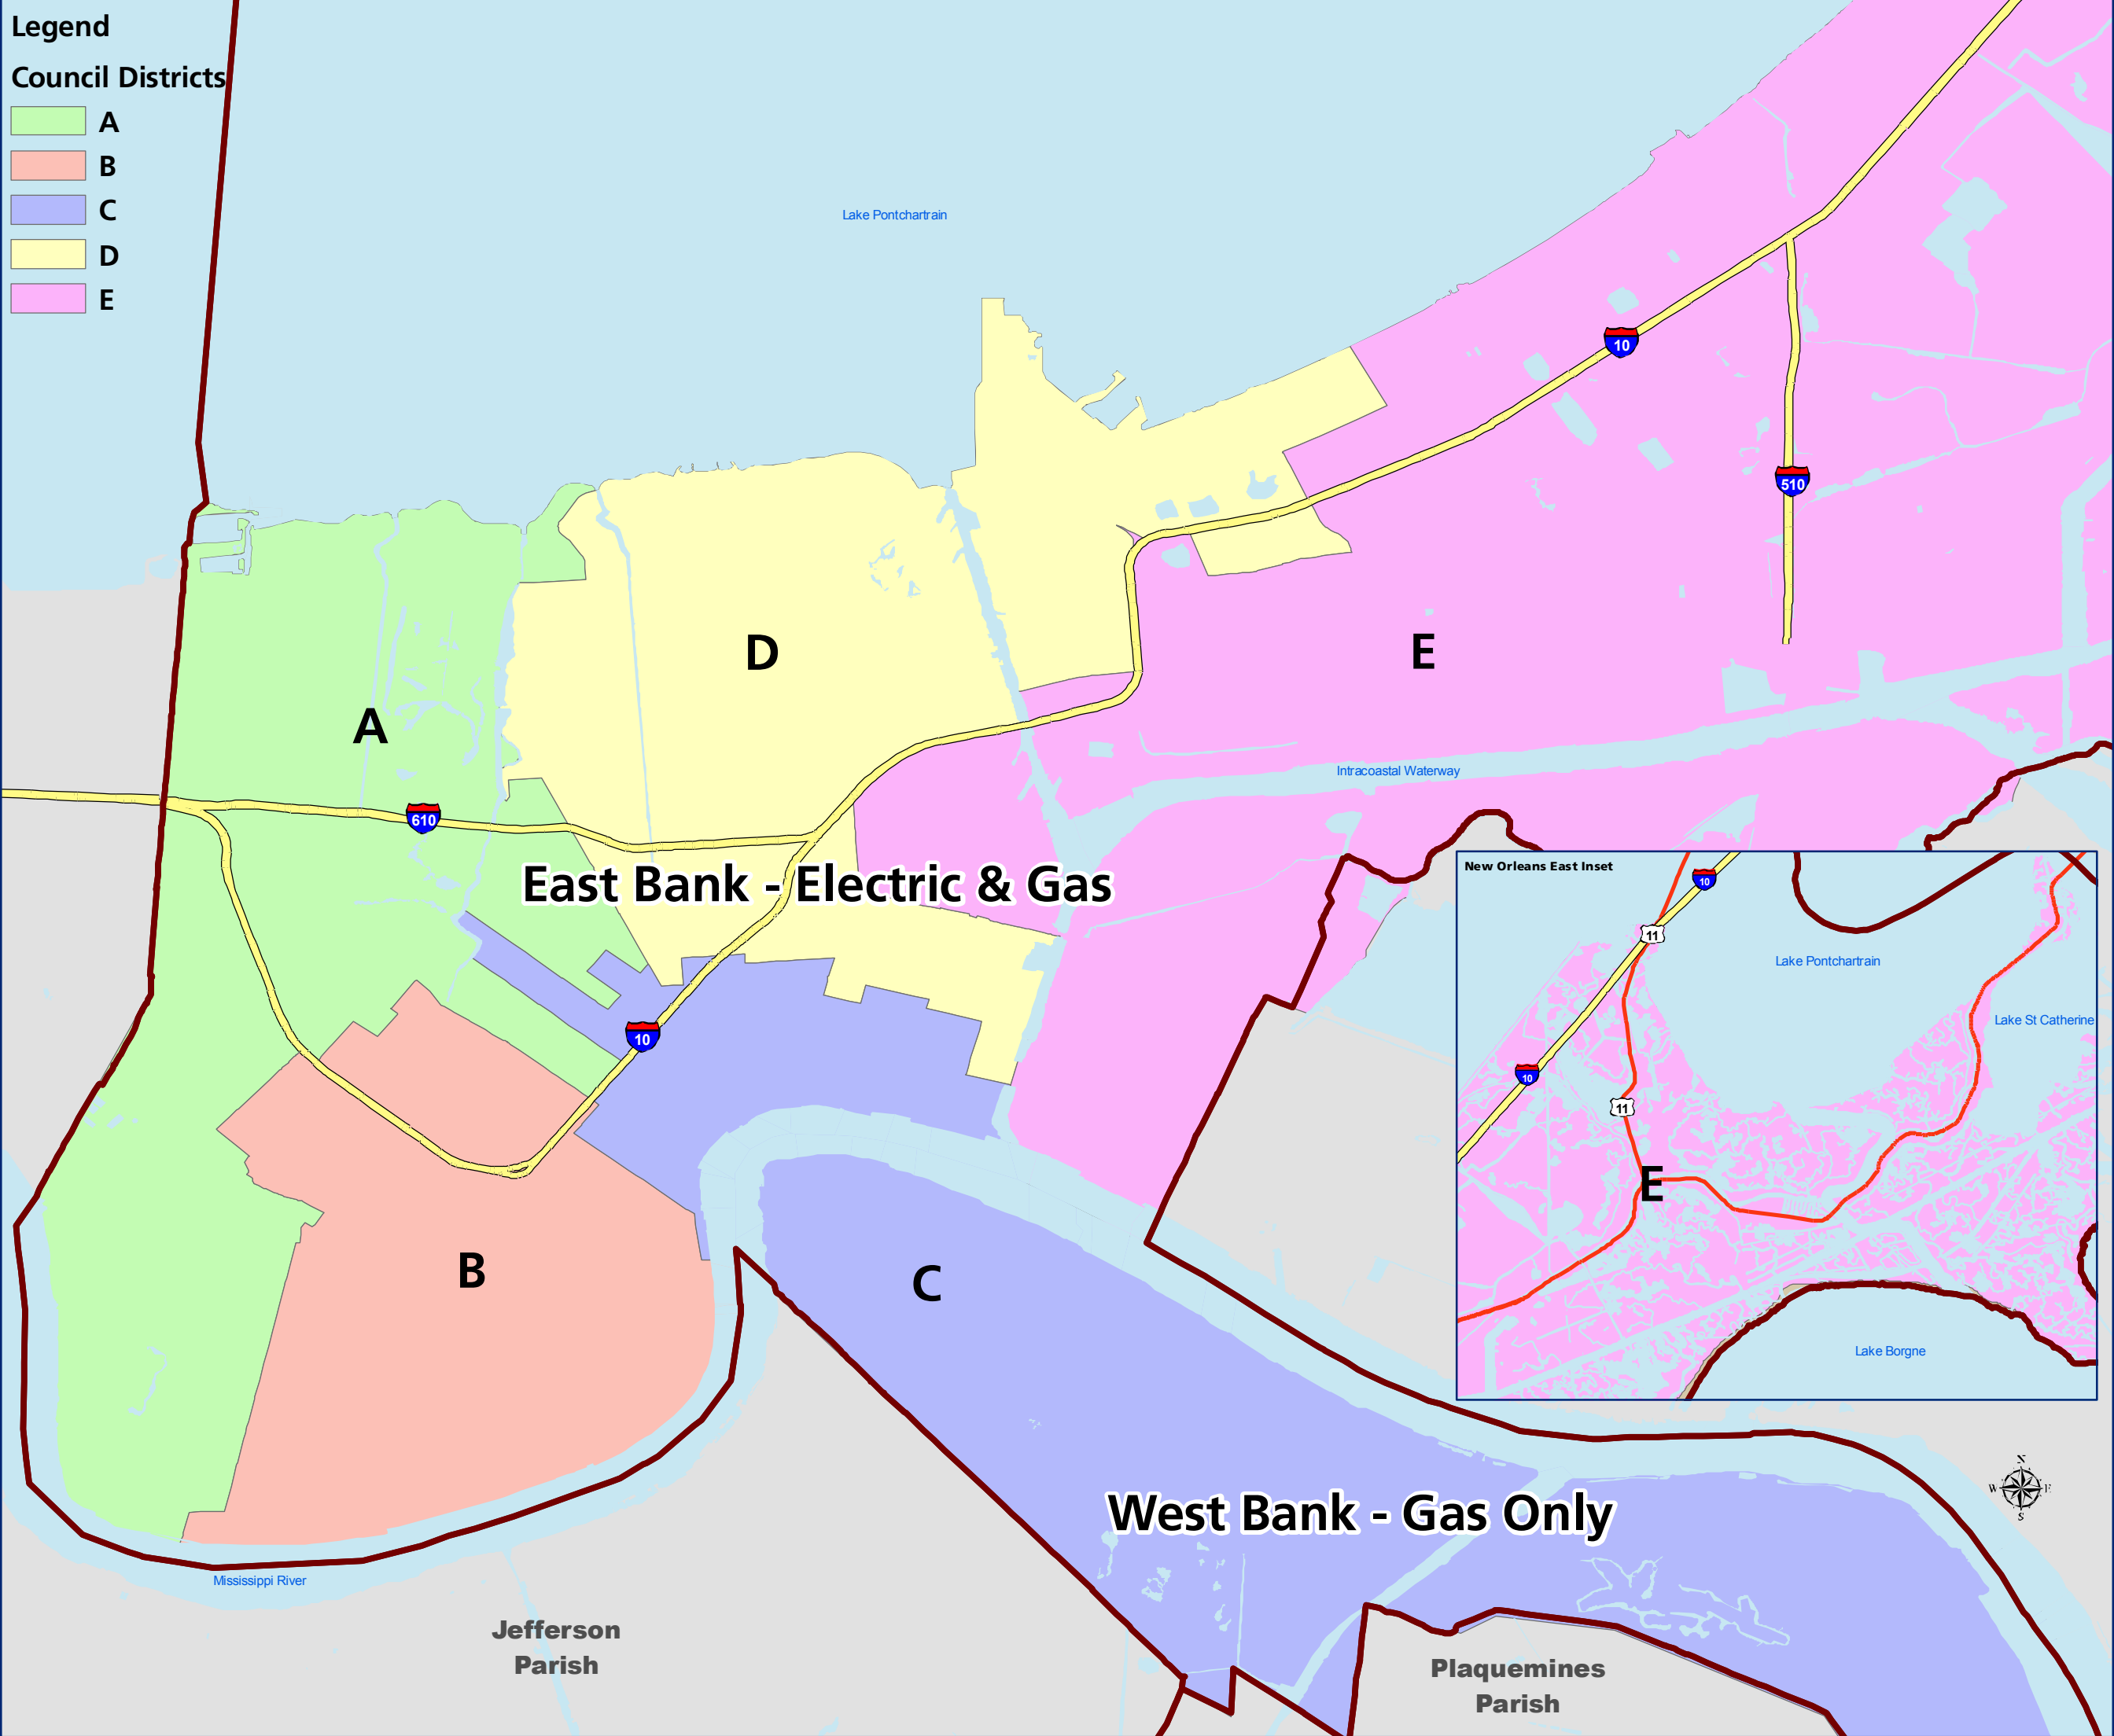

Legend

Council Districts

- A
- B
- C
- D
- E

East Bank - Electric & Gas

West Bank - Gas Only

Mississippi River

Lake Pontchartrain

Intracoastal Waterway

Lake Pontchartrain

Lake St Catherine

Lake Borgne

**Jefferson
Parish**

**Plaquemines
Parish**